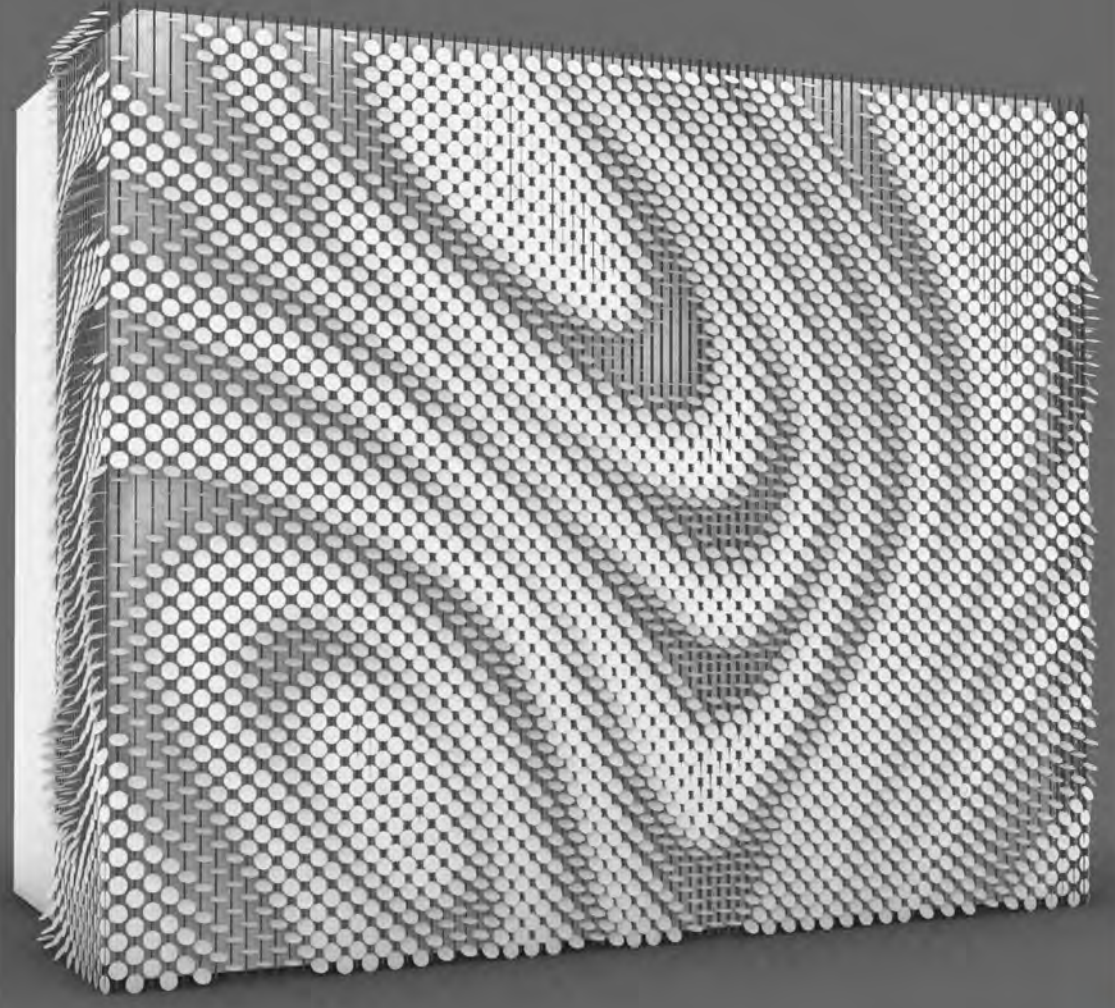

REFERENCE IMAGE

REFERENCE IMAGE

METASEQUIN

METASEQUIN

METASEQUIN

An unimaginable blend of Art and Architecture.

Algorithm based processes free us from any physical limitations and enable the creation of complex geometric and abstract shapes and structures. A beautiful narrative of illusion and movement, Metaguise© Parametric designs are seamless, created with maximum precision and efficiency.

An astonishing variety of patterns inspired by nature's most complex forms, we aim to discover the abundant possibilities of this extraordinary fusion of art and engineering.

METASCULPT

METASCULPT

METAFIN