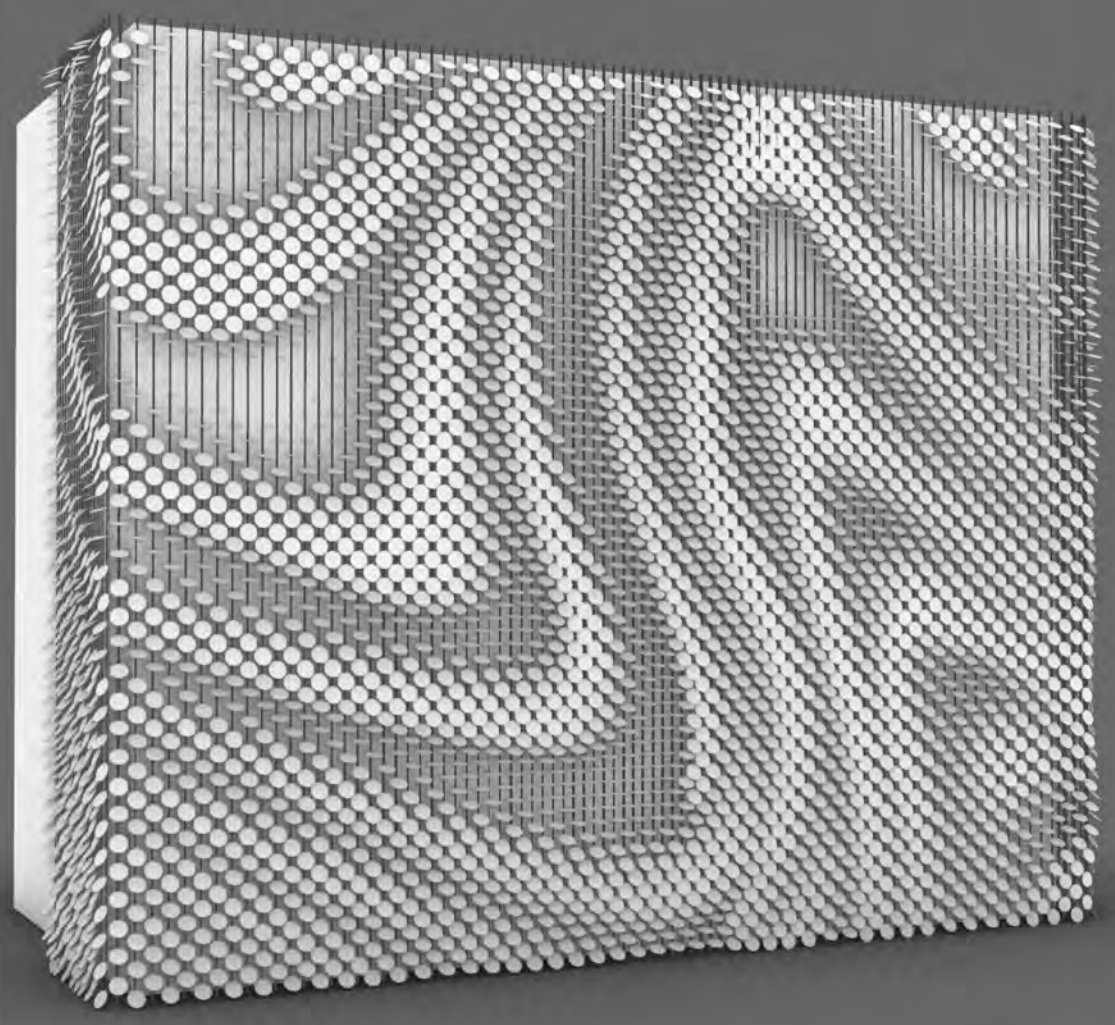

REFERENCE IMAGE

REFERENCE IMAGE

METASEQUIN

METASEQUIN

METASEQUIN

An unimaginable blend of Art and Architecture.

Algorithm based processes free us from any physical limitations and enable the creation of complex geometric and abstract shapes and structures. A beautiful narrative of illusion and movement, Metaguise© Parametric designs are seamless, created with maximum precision and efficiency.