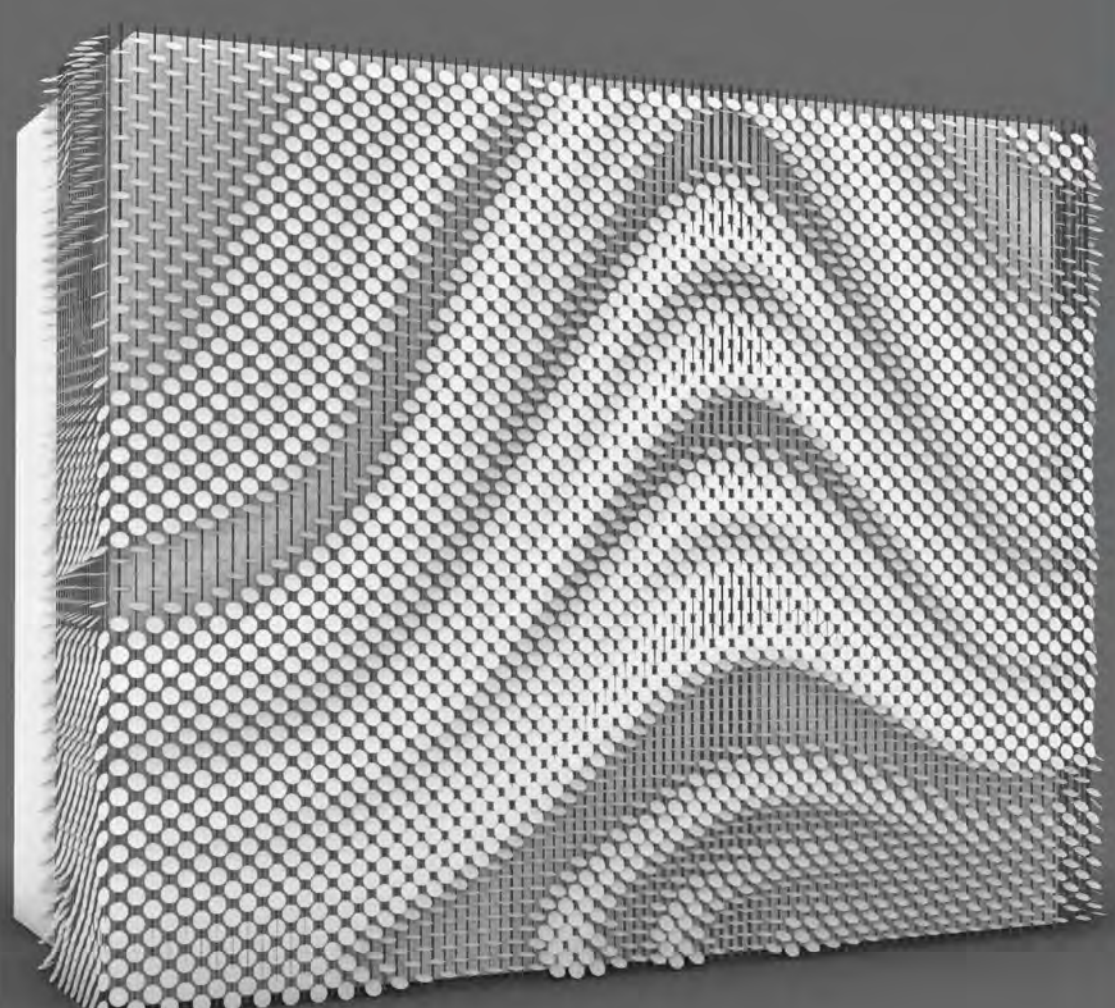

REFERENCE IMAGE

REFERENCE IMAGE

METASEQUIN

METASEQUIN

METASEQUIN

An unimaginable blend of Art and Architecture.

Algorithm based processes free us from any physical limitations and enable the creation of complex geometric and abstract shapes and structures. A beautiful narrative of illusion and movement, Metaguise© Parametric designs are seamless, created with maximum precision and efficiency.