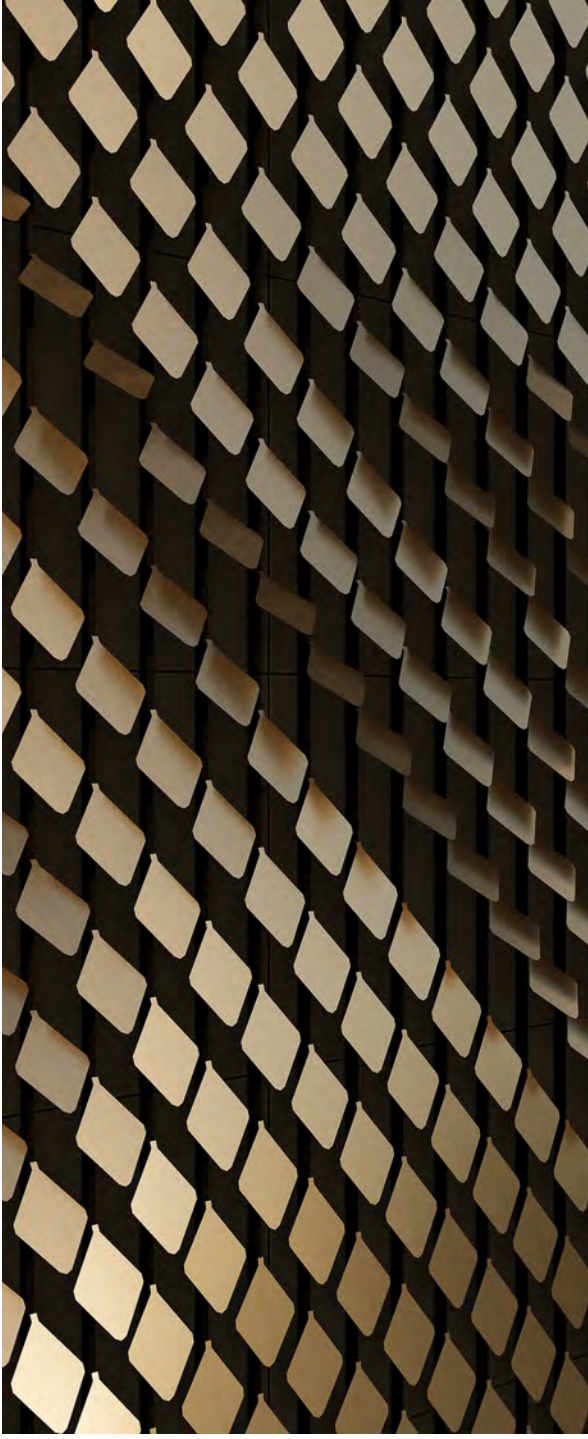

METASEQUIN